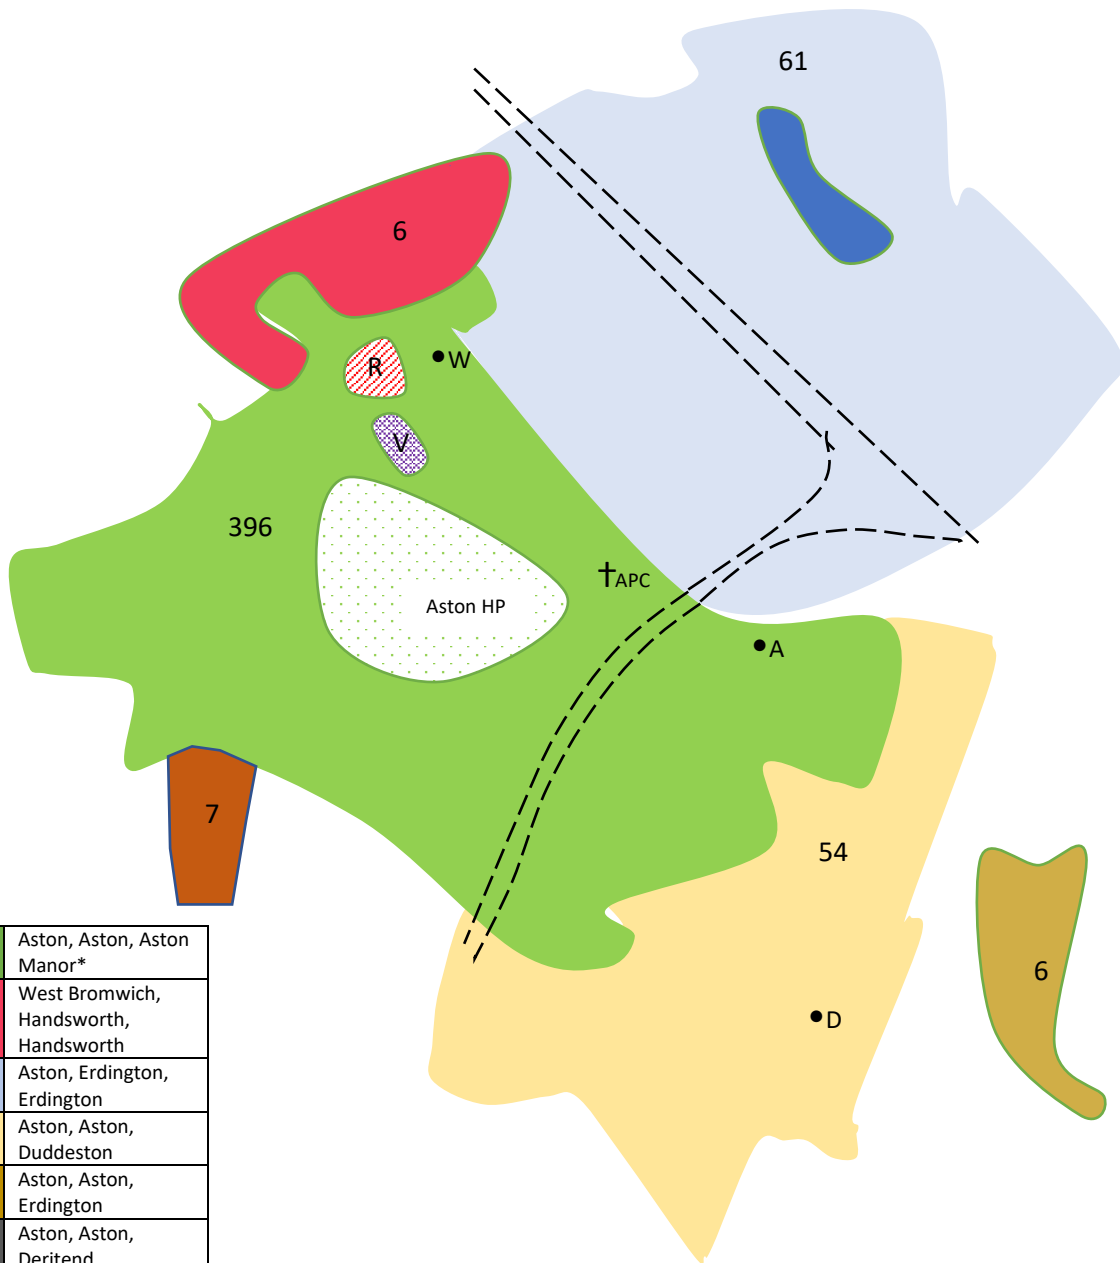

Map of areas covered by the Memorial Listing with numbers of entries for each area

	Aston, Aston, Aston Manor*
	West Bromwich, Handsworth, Handsworth
	Aston, Erdington, Erdington
	Aston, Aston, Duddeston
	Aston, Aston, Erdington
	Aston, Aston, Deritend
	Aston, Aston, Bordesley
	Bham, St George, St George
APC	Aston Parish Church
W	Witton Station
A	Aston Station
Aston HP	Aston Hall and Park
R	8 th Batt RWR Barracks
V	Aston Villa ground
D	Duddeston Station
B	Bordesley Station
S	Small Heath Park
	Brookvale Park Lake

*Areas are part of the Registration District, Civil Parish and Sub-registration District as per 1911 census.

Dotted line represents modern-day position of M6, Spaghetti Junction and Aston Expressway

All positioning is approximate