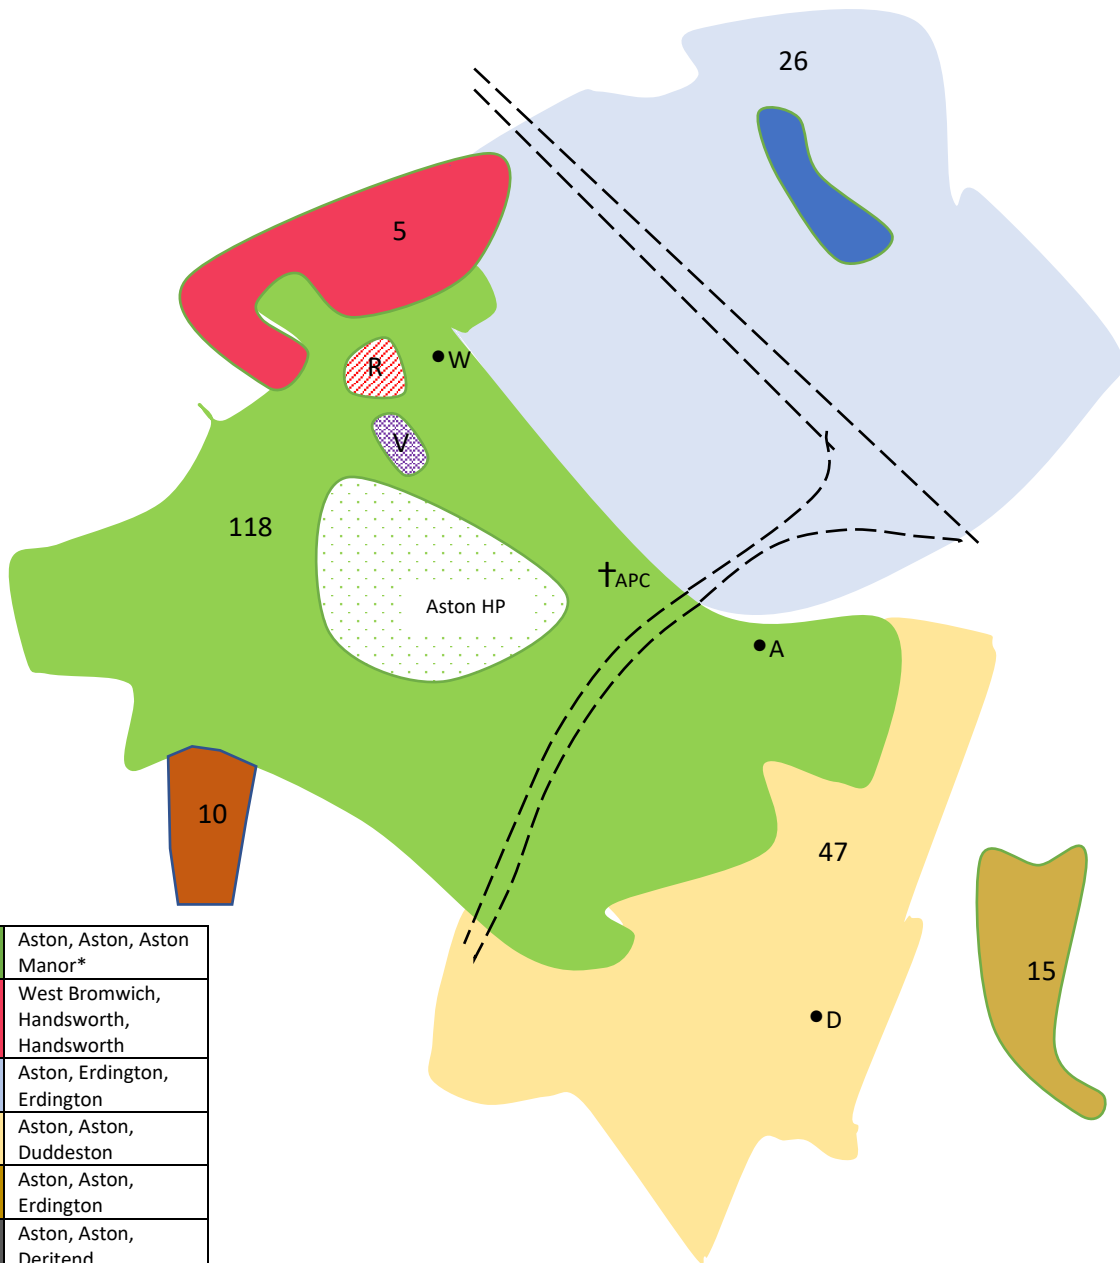

## Map of areas covered by the 8<sup>th</sup> RWR Listing (Aston men) with numbers of entries for each area

	Aston, Aston, Aston Manor*
	West Bromwich, Handsworth, Handsworth
	Aston, Erdington, Erdington
	Aston, Aston, Duddeston
	Aston, Aston, Erdington
	Aston, Aston, Deritend
	Aston, Aston, Bordesley
	Bham, St George, St George
APC	Aston Parish Church
W	Witton Station
A	Aston Station
Aston HP	Aston Hall and Park
R	8 <sup>th</sup> Batt RWR Barracks
V	Aston Villa ground
D	Duddeston Station
B	Bordesley Station
S	Small Heath Park
	Brookvale Park Lake

\*Areas are part of the Registration District, Civil Parish and Sub-registration District as per 1911 census.

Dotted line represents modern-day position of M6, Spaghetti Junction and Aston Expressway

All positioning is approximate